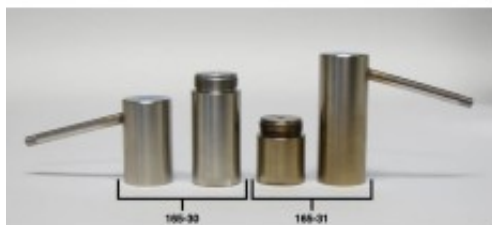

## Retort Chamber with Lid, 10 mL

**Brand:**

**Product Code:** 165-31

**Availability:** 30

**Lead Time:** 60

### Description

This 10 mL Retort Chamber with Lid fits into the heating jacket for any of the [Removable Retorts](/products/drilling-fluids/product/2357-retort-removable) listed below:

- #165-00 - 10 mL, 115 Volt
- #165-10 - 10 mL, 230 Volt
- #165-80-00 - 20 mL, 115 Volt
- #165-80-01 - 20 mL, 230 Volt